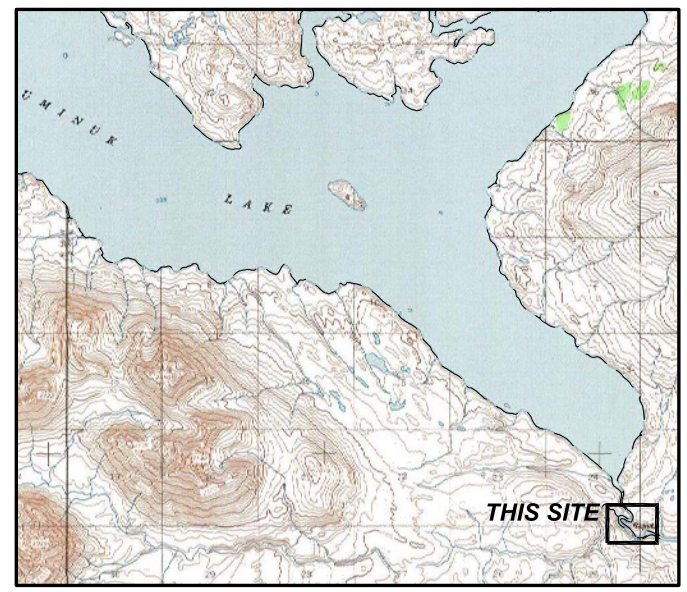

SITE PLAN

LOCATION MAP
0 1 MILE
SCALE: AS SHOWN

PLOTTED: 02-27-2012 1:02PM
FILE NAME: Chikuminuk Lake Conceptual.dwg
SAVED: 02-27-2012 1:02pm By: llee69934